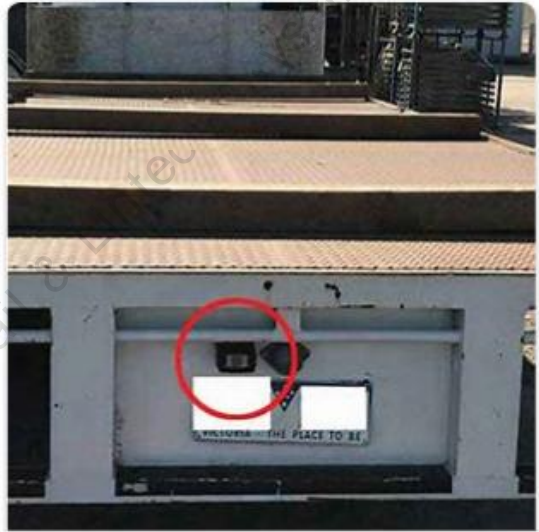

Truck Trailer Rear View Camera System solution

Installation pictures:

Side blind area Camera

Coil spring Cable

Other Coil spring Cables Optional:

1 Channel spring cable

2 Channels spring cable

4 Channels spring cable