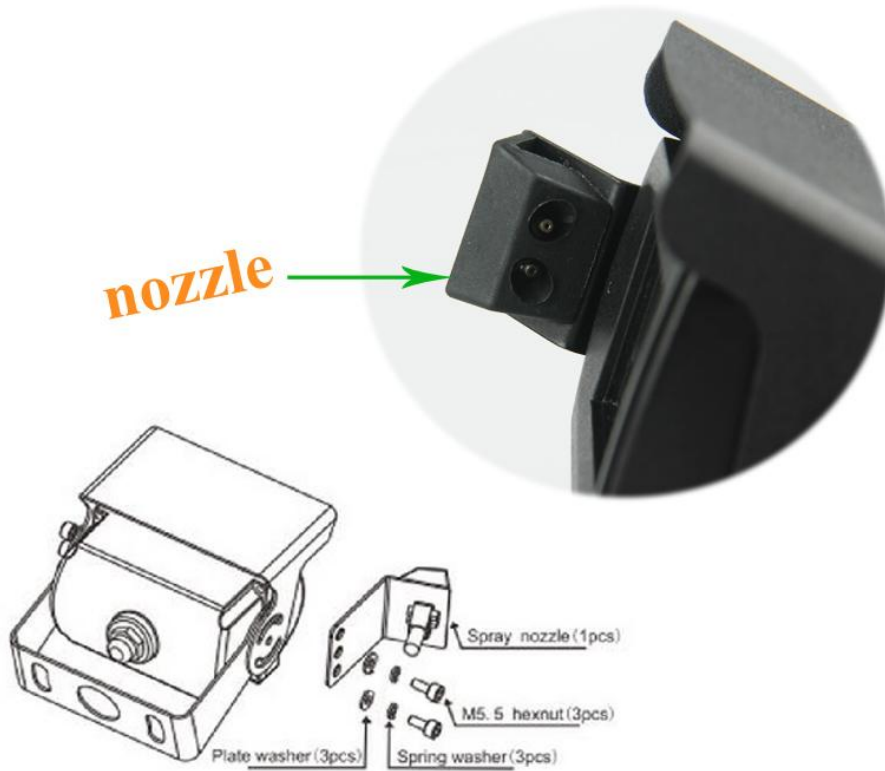

Water jet Clear kit for Back cameras Photos:

- 1.5L Tank Capacity
- 88 Kpa water jet
- IP69K strong Camera

Auto Cleaning kit for Camera

nozzle

spray nozzle
mounting position
with M3 screw

Connection schematic

Water jet cleaning kit Basic Information:

- –The operating voltage: DC9-30V
- – Cable Length: 10M, 20M optional
- – Tank Capacity: 1.5L
- – Water Tube Length: 3M
- – Camera Washer Pressure: 88kpa
- – Special for Model LC-018A mounted (Bracket customize is available).